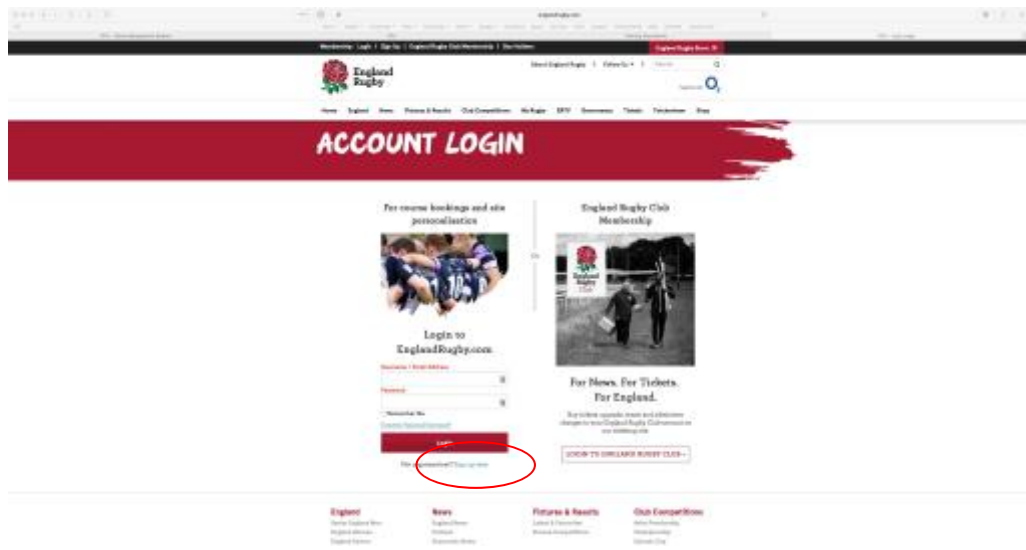

WHAT TO DO IF YOU NEED TO REGISTER WITH THE RFU FOR THE FIRST TIME

1. If you have not done so already, begin the process of booking onto an RFU course. Click here: for instructions.
2. Once you reach stage 3 – Account Login you will see the following screen. Click on the link “SIGN UP HERE”

3. This brings up the following screen. Click on the “SIGN UP” button under EnglandRugby.com

- This brings you to the screen below – enter your details and follow the instructions and selecting the options as you see fit. Make sure you note your email address and password used. Click the “REGISTER” button at the end.